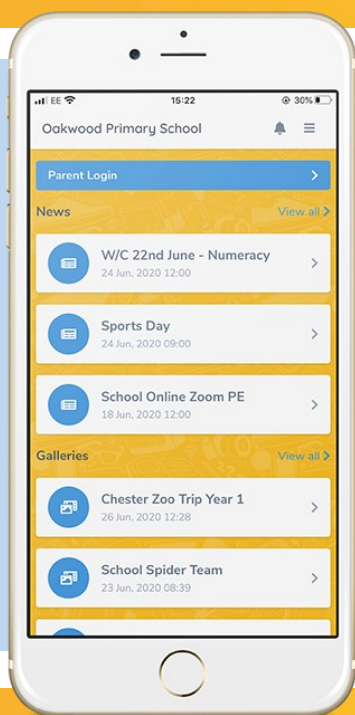

GUIDE TO OUR APP FOR PARENTS & CARERS

School Spider allows you to receive and return information directly from the school. Receive instant messages, complete surveys and forms, book your parents evening and make online payments.

Select your school to get started!

LOGGING IN

See your schools recent website posts here but make sure you login to receive communication. Click parent login and enter your details if you have received them from the school. OR you can press forgot password to set your password.

You must have your email address linked to the school.

TAKE A LOOK AROUND

Click the bell to see your recent messages

Click these 3 lines to:
- Switch between areas
- Edit your profile
- Logout

See all your action items on your dashboard